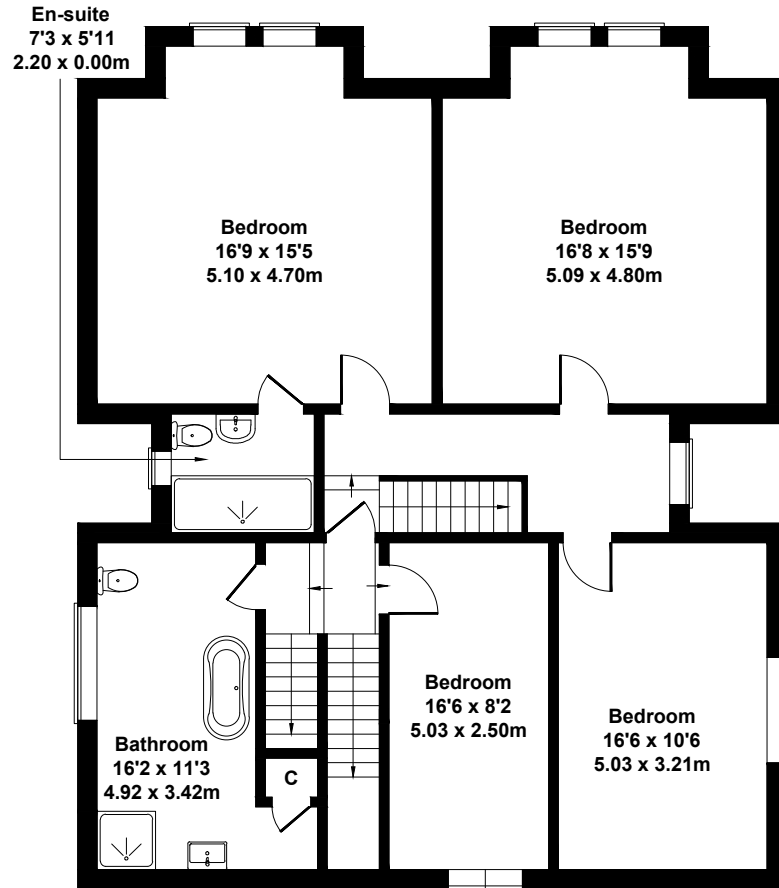

Highfield Farmhouse, Freeby

Approximate Gross Internal Area
3003 sq ft - 279 sq m

GROUND FLOOR

FIRST FLOOR

SECOND FLOOR