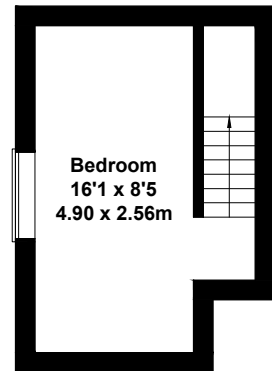

Highfield Farmhouse, Freeby

Approximate Gross Internal Area
3003 sq ft - 279 sq m

GROUND FLOOR

FIRST FLOOR

SECOND FLOOR