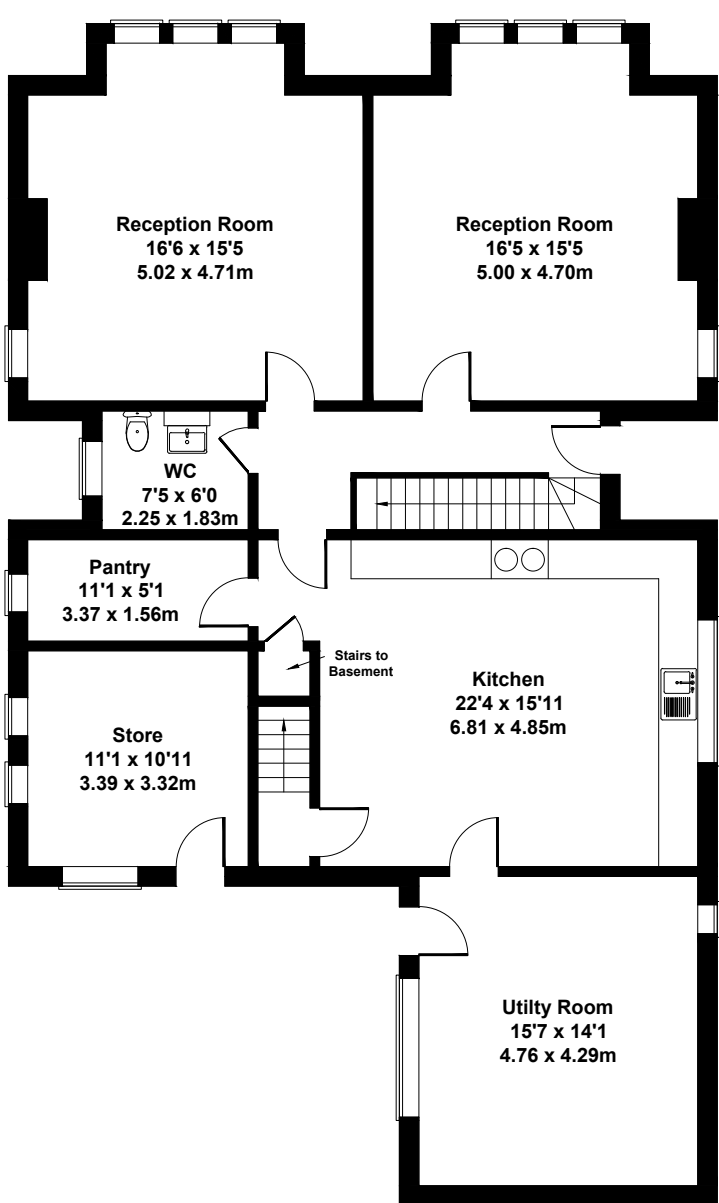

Highfield Farmhouse, Freeby

Approximate Gross Internal Area
3003 sq ft - 279 sq m

GROUND FLOOR

FIRST FLOOR

SECOND FLOOR